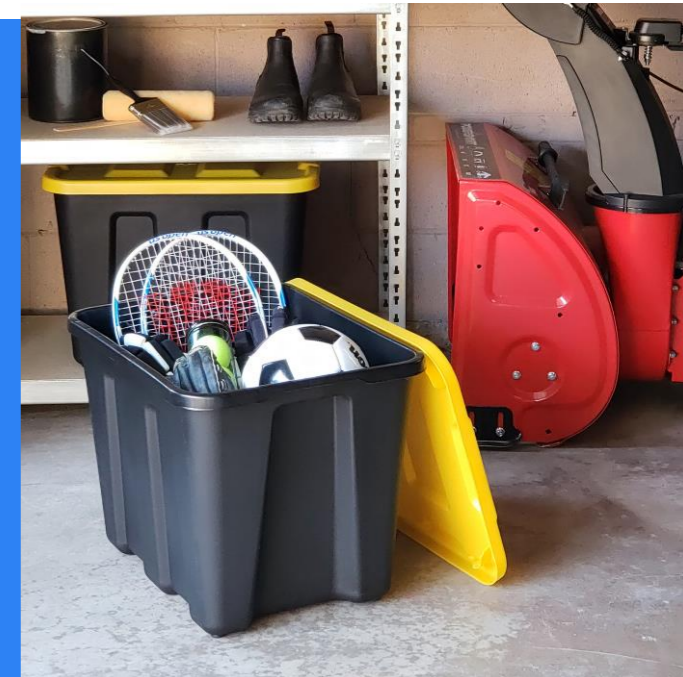

1	2
Item	6921BKYL.08	6934BKYL.04
Description	Durabilt® 18 Gal Tough Container LLDPE	Durabilt® 34 Gal Tough Container LLDPE
Color	Black Base / Yellow Lid	Black Base / Yellow Lid
Dimensions	22.5" x 17.5" x 16.5"	32.5" x 18.5" x 16.75"
Case	8	4
List Price		
SRP