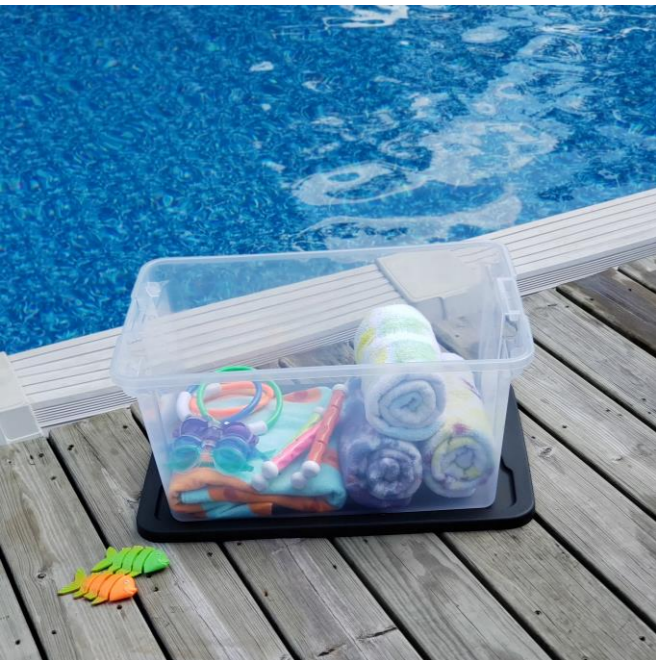

Snaplock® Clear Storage Large

- ✓ Secure snap-on lid.
- ✓ Modular design for maximum space utilization.
- ✓ Ultra clear base easily identify what is stored inside.
- ✓ Smooth inside sides for maximum storage capacity.