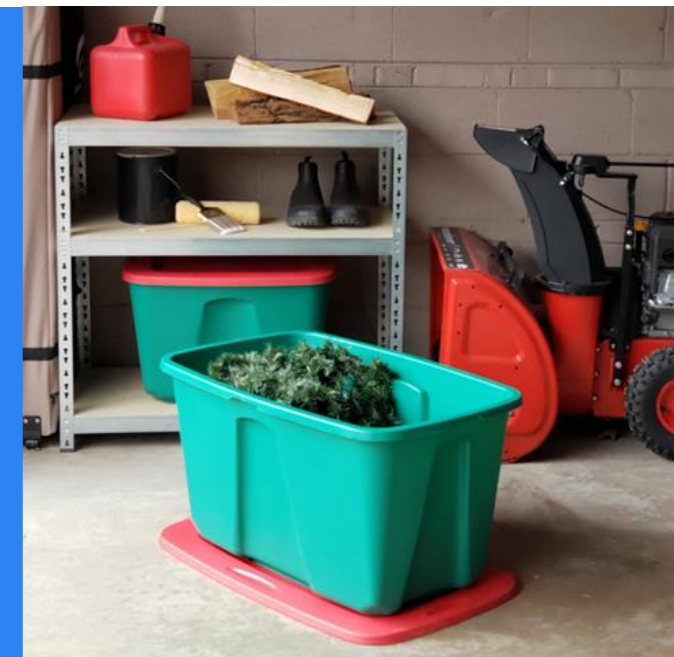

Holiday Durabilt® Storage

- ✓ Secure snap-on lid
- ✓ Heavy duty impact resistant design
- ✓ 6 hasp areas for tie-down straps or locks
- ✓ Superior stacking support
- ✓ Lifetime durability warranty

(1)

(2)